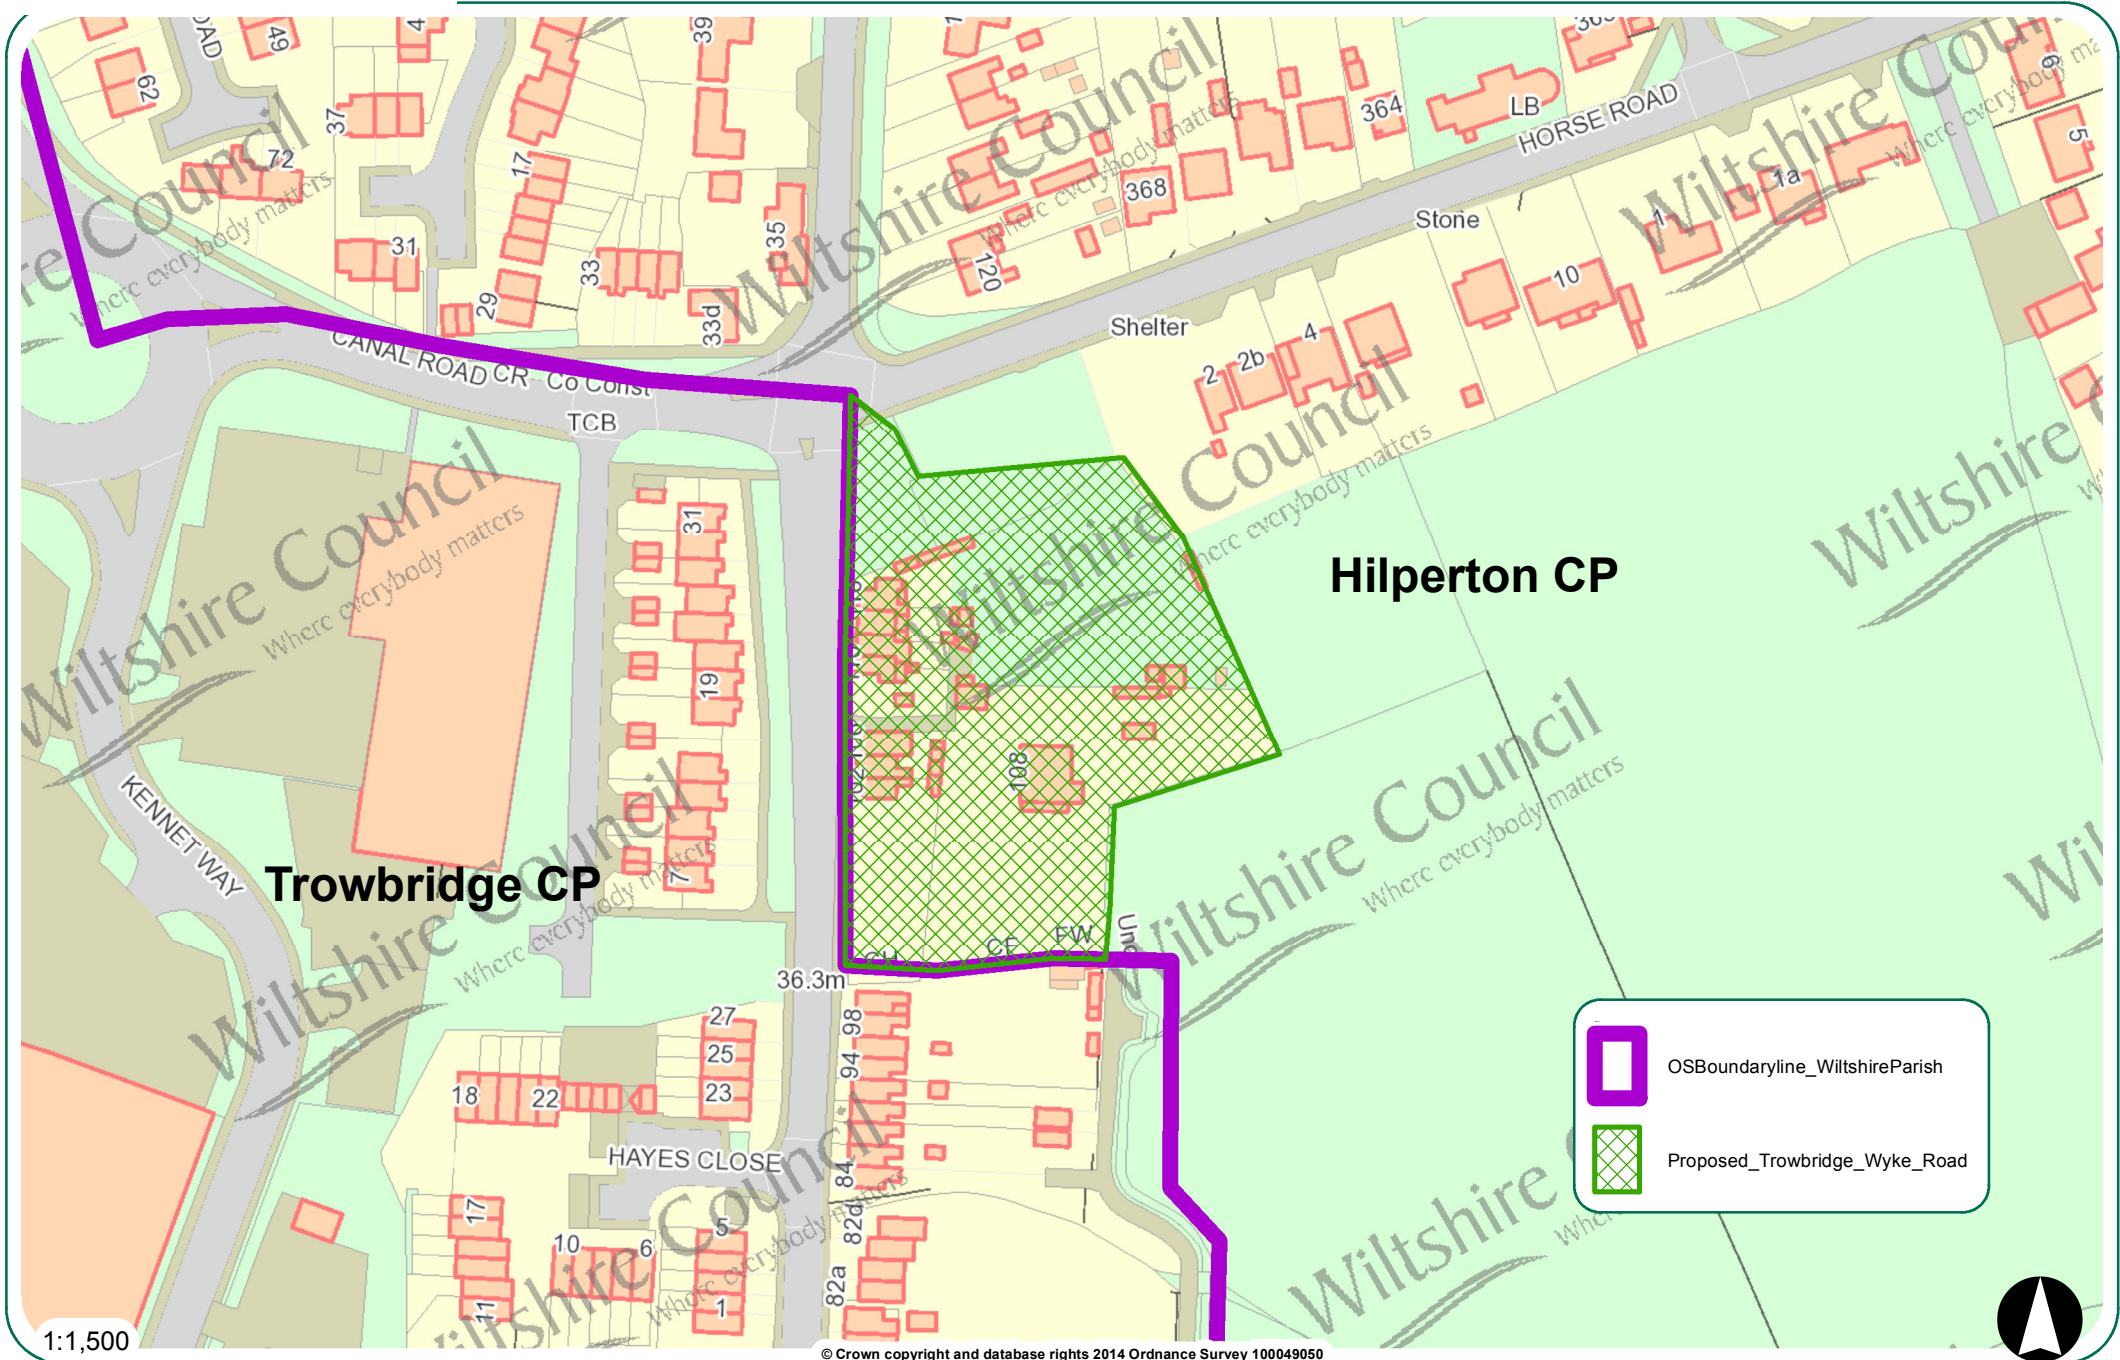

Area A3, A4 - Trowbridge and surrounding parishes Map 2b
Wyke Road (East) Area

1:1,500